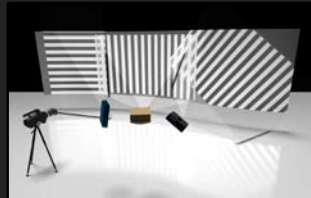

ENGLISH

WINGS PLATINUM 4 MULTIDISPLAY

Improved performance and convenience for efficient productions

The new WINGS PLATINUM can operate up to 4 displays via one computer. This reduces the number of devices required, as well as the demands on network and periphery. Using several computers, media can so be transferred much faster. Editing of warping has become much easier as the grid intersection points have been provided with handles and the corners with Bezier curves.

Warping thus only requires relatively coarse grids and fewer editing nodes. Every display has been provided with a control for brightness and color that allows easy matching of displays and video projectors. And this is exactly where the new WINGS VIOSO comes in.

wings platinum 4[®] available as of autumn 2009

WINGS VIOSO

Automatic warping and matching

Different types of projectors can be used in various setups.

Via a camera and projection of various patterns the software detects the quality of the projection...

In this joint product the camera-based technology offers fascinating opportunities. Multidisplay shows can be created automatically with the assistance of a connected camera. The content is distributed to the video projectors, the projection adapted to the surface geometry, the colors of the projectors are adjusted and the softedge area automatically determined. Alignments which were previously tedious only take a few minutes.